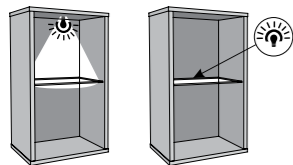

type 21 →/↑/↗ 96/190,5/96cm		type 22 →/↑/↗ 220,1/207,5/60cm				
type 42 →/↑/↗ 118,7/76,5/40,2cm	type 43 →/↑/↗ 84/76,5/40,2cm	type 44 →/↑/↗ 84/76,5/40,2cm	type 61 →/↑/↗ 118,7/21,6/25cm	type 62 →/↑/↗ 84/21,6/25cm	type 80 →/↑/↗ 118,7/76,5/60cm	type 60 →/↑/↗ 118,7/83,2/25,2cm
type 92 →/↑/↗ 166,4/91,5/218cm frame and mattress to be purchased separately, mattress 140x200cm, Butterfly 2 point or Flexi 2 point - optional lighting	type MWSD03 →/↗ 160/200cm	type 96 ⇄ →/↑/↗ 66,1/23/199,9cm drawer fits beds: type 91, 92	type 95 →/↑/↗ 49,1/37,6/40,2cm			

BODY AND FRONT
Oak White Craft

BROLO

Body: laminated chipboard
Front: MDF/laminated chipboard
Handles: plastic
Hinges: soft close
Runners: roll bearing - full extension slide
Glass: tempered - front (Antisol Graphite), non-tempered - shelves
Feet: plastic/metal (frame)
Optional lighting: Square, Led Clips (recommended by the manufacturer)

examples
of arrangements
p. 8
living room
and dining room
p. 80
bedroom

type BROV01L →/↑/↗ 56,6/208,5/37cm Square 1 point, Led Clips 3 point - optional lighting	type BROV01P →/↑/↗ 56,6/208,5/37cm Square 1 point, Led Clips 3 point - optional lighting	type BROV02 →/↑/↗ 106,9/208,5/37cm Square 2 point, Led Clips 6 point - optional lighting	type BROR02 →/↑/↗ 56,6/208,5/37cm	type BROR01 →/↑/↗ 85,4/160,5/37cm			
type BROP01 →/↑/↗ 167/22/20,7cm	type BROP02 →/↑/↗ 197,3/22/20,7cm	type BROS05 →/↑/↗ 157,2/208,5/58cm	type BROS07 ⇄ →/↑/↗ 197,2/208,5/60,9cm	type BROK01 →/↑/↗ 167/74,3/40cm			
type BROK04 →/↑/↗ 167/90,3/40cm	type BROK06 →/↑/↗ 197,3/90,3/40cm	type BROK07 →/↑/↗ 85,4/103/50cm	type BROK09 →/↑/↗ 85,4/103/50cm	type BROK08 →/↑/↗ 55/41,8/40cm	type BROB03 →/↑/↗ 90/75/50cm	type BROL02 →/↑/↗ 80/50/3,2cm	
type BROT02 ⇄ →/↑/↗ 160-200/76,3/90cm	type MWST04 ⇄ →/↑/↗ 160-240/78/90cm	type BROT01 →/↑/↗ 106,9/42,8/70cm	type BROZ08 →/↑/↗ 145,1/100,8/206,5cm as an option: lift frame or sprung insert, type MWSD02, mattress to be purchased separately 140x200, Butterfly 2 point or Flexi 2 point - optional lighting	type BROZ03 →/↑/↗ 165,1/100,8/206,5cm as an option: lift frame or sprung insert, type MWSD03, mattress to be purchased separately 160x200, Butterfly 2 point or Flexi 2 point - optional lighting	type BROK08 →/↑/↗ 55/41,8/40cm	type BROB03 →/↑/↗ 90/75/50cm	type BROL02 →/↑/↗ 80/50/3,2cm

BODY/FRONT
Catania Oak, Black Pearl/Gloss White

⇄ left or right mount	← M → extra long table	⇄ synchronising mechanism table extension	💡 optional lighting - sold separately	🛏️ headboard upholstery - eco leather	🔌 Led tape - lighting included	⇄ sliding doors	📦 metal legs /frame