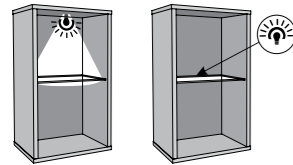

examples
 of arrangements
p. 44
 living room
 and dining room

left or right
 mount

optional lighting
 - sold separately

synchronising
 mechanism
 table extension

RICKO

Body: laminated chipboard
Front: laminated chipboard/
 laminated chipboard with printing
Handles: plastic
Hinges: concealed
Runners: roll bearing – full extension slide
Glass: tempered – front,
 non-tempered – shelves
Feet: plastic
Optional lighting: Square, Led Clips
 (rekomended by the manufacturer)