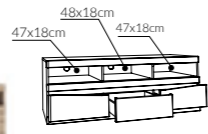

type 32
→/↑/↗
86/130,8/39,9cm
Prismatic 1 point
- optional lighting