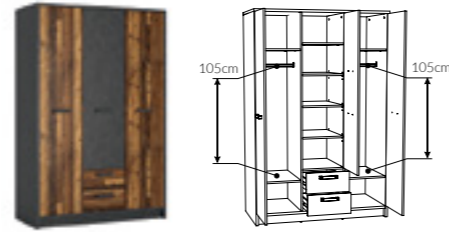

type NUBS02 ↔
→/↑/↗
128/196/60cm

BODY/FRONT
Dark Matera, Old style/
Dark Matera, Old style