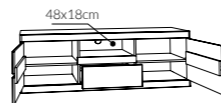

type 80
→/↑/↗
128/76/59,9cm