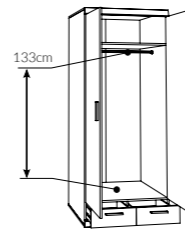

type 20 <=>
->/</>
80/195/60,8cm