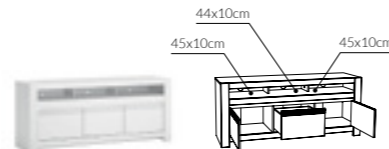

type NVIF01
→/↑/↗
153,4/65/42,2cm