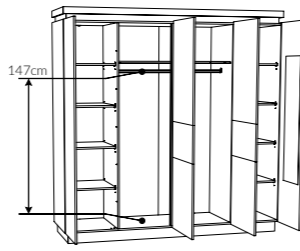

LYON BRIGHT

Body: laminated chipboard
Front: laminated chipboard
Handles: handleless solution
Hinges: soft close
Runners: soft close
Glass: tempered – front (Antisol Brown)
Feet: plastic
Integrated lighting: Led Flash
Optional lighting: Square
(rekomened by the manufacturer)

Bedhead fabric
– Easy Water Cleaning

Bedhead fabric
– Water Repellent

examples of arrangements
p. 36
living room and dining room
p. 90
bedroom

BODY/FRONT
Oak Riviera Bright, Alpine White, Gloss White/
Gloss White, Oak Riviera Bright

Led tape
– lighting included

* Led tape
– optional lighting

optional lighting
– sold separately

upholstery
headboard
– fabric

option of installing
an additional light switch

synchronising
mechanism
table extension

extra
long table

the shelf can
be mounted
in reverse

raisable frame,
mattress
sold separately