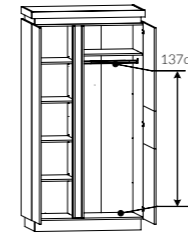

type LYOV03P
 →/↑/↗
 59,7/198,1/42cm
 Square 2 point
 – optional lighting

type LYOV03L
 →/↑/↗
 59,7/198,1/42cm
 Square 2 point
 – optional lighting

type LYOR01L
 →/↑/↗
 60/198,5/42cm

type LYOS01
 →/↑/↗
 103,1/198,5/56cm