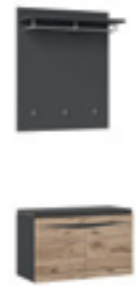

type SUMGD1
→/↑/↗
86/49/39,9cm
cushion included

type SUMGP1
→/↑/↗
86/101/29,6cm