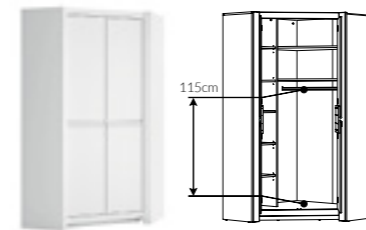

type NVIS03
→/↑/↗
103,3/198,5/103,3cm

type NVIP01
→/↑/↗
130/24/22cm