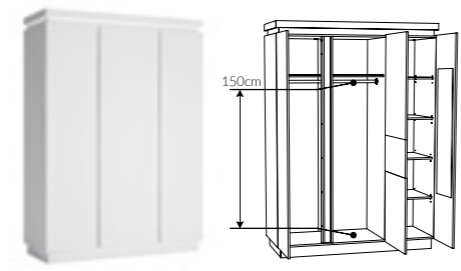

type LYOV03L 
 →/↑/↗
 59,8/198,1/42cm
 Square 2 point
 - optional lighting

type LYOS101 
 →/↑/↗
 103,1/198,5/56cm

type LYOS102 
 →/↑/↗
 155,6/217/60cm
 *Led tape - optional lighting
 (sold separately)

type LYOS103 
 →/↑/↗
 215,7/217/60cm
 *Led tape - optional lighting
 (sold separately)