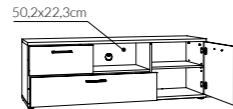

type TWEF01
→/↑/↗
150/50,8/40cm
Square 1 point
- optional lighting