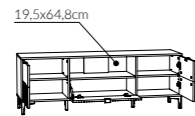

type RIKS02 ↔
 90/198/90cm

type RIKF02 →/↕/↔
 157,8/54/40cm

RIKP01 →/↕/↔
 120/29,2/22cm
 the shelf can be hung vertically and horizontally

type RIKB01 →/↕/↔
 120/78/60cm

type LYOT04 ↔↔
 160-200/76,6/90cm

type RIKR01 →/↕/↔
 91,5/198/40cm