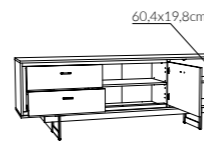

type MWST03 →/↕/↔
160-240/78/90cm