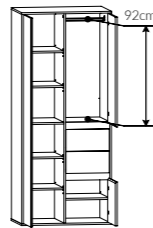

type LASR01 <=>
->/</>
83,7/197/40cm