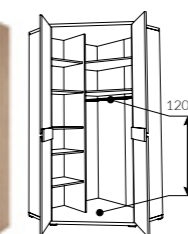

type 21
→/↑/↗
98,5/197/98,5cm