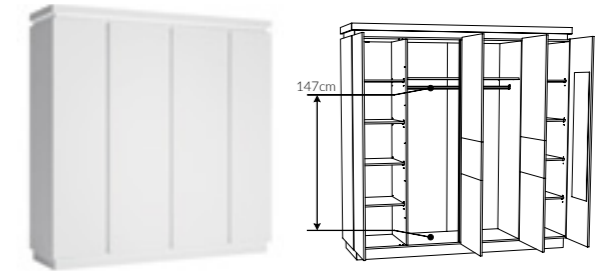

type LYOV03L 
 →/↑/↗
 59,8/198,1/42cm
 Square 2 point
 - optional lighting

type LYOS101 
 →/↑/↗
 103,1/198,5/56cm

type LYOS102 
 →/↑/↗
 155,6/217/60cm
 *Led tape - optional lighting
 (sold separately)

type LYOS103 
 →/↑/↗
 215,7/217/60cm
 *Led tape - optional lighting
 (sold separately)