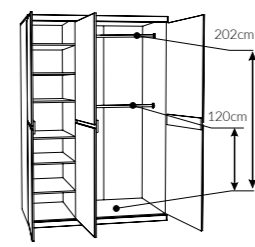

BODY AND FRONT/FEATURE
San Remo/Arusha Wenge