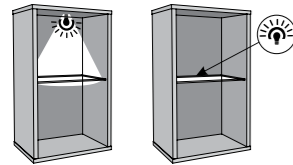

SALINAS

Body: laminated chipboard
Front: laminated chipboard
Handles: plastic
Hinges: soft close
Runners: soft close
Glass: tempered – front (Antisol Graphite), non-tempered – shelves
Feet: plastic
Optional lighting: Square, Led Clips (recommended by the manufacturer)

examples of arrangements p. 54 living room and dining room

BODY/FRONT
Catania Oak, Alpine White, Black Mat/
Catania Oak, Alpine White, Black Mat