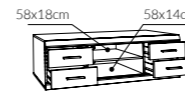

type 71 <=>
->/</>
110/43/67cm

LASER

Body: laminated chipboard
Front: laminated chipboard
Handles: handleless solution
Hinges: concealed
Runners: roller
Feet: plastic

examples of arrangements p. 110 youth room