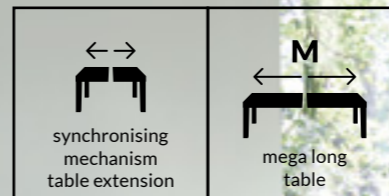

extending table type MWST04, chair Coti C116 (Chair leg coloration: Black/Fabric Desert Sand), cabinet type SAIK02, shelf type SAIP01