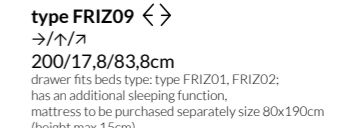

type FRIK05
->/->/->
40/51,8/40cm

examples
of arrangements
p. 24
living room
and dining room
p. 84
bedroom
p. 108
youth room

left or right
mount

optional lighting
- sold separately

synchronising
mechanism
table extension

raisable frame included,
mattress sold separately

cushion fabric
- Water Repellent

removable
cover