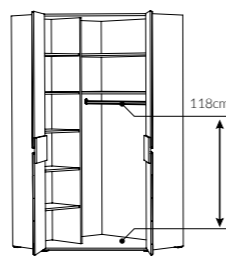

DENIM

Body: laminated chipboard
Front: laminated chipboard
Handles: leather
Hinges: soft close
Runners: roll bearing – full extension slide
Feet: plastic

examples of arrangements p. 102 youth room

BODY/FRONT
Light Rockford Walnut/Light Rockford Walnut,
Cashmere, Caroline

FLEXI

Body: laminated chipboard
Front: MDF
Handles: handleless solution
Hinges: concealed
Runners: roll bearing – full extension slide
Feet: plastic

examples of arrangements p. 106 youth room

BODY/FRONT
Alpin White, Cool Grey/White Alpin Supermat, Billbergia

left or right mount

optional lighting - sold separately

cushion fabric - Water Repellent

removable cover