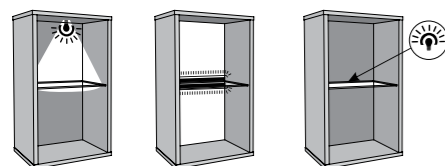

RIVERO

Body: laminated chipboard
Front: laminated chipboard
Handles: metal
Hinges: soft close
Runners: soft close
Glass: tempered – front,
non-tempered – shelves
Feet: plastic/metal (frame)
Optional lighting: Square,
Prismatic Mini, Led Clips
(rekomended by the manufacturer)

examples
of arrangements
p. 50
living room
and dining room

type RIVK03 →/↕/↔
159,6/83,8/40cm