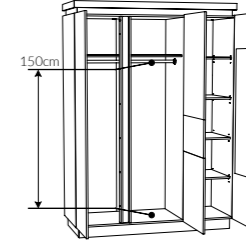

type LYOS03
→/↑/↗
215,7/217/60cm
* Led tape - optional lighting
(sold separately)