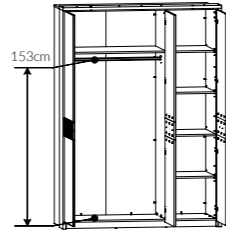

type MOAS02
→/↑/↗
205,6/215,3/65,1cm
4-points Flash lighting for the top panel included, backlit clothes bar sold separately