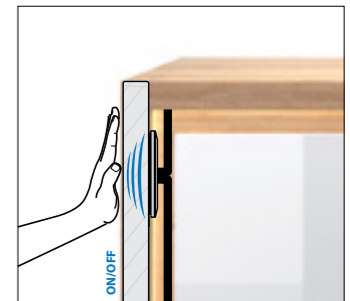

TOUCH LIGHT SWITCH

You mount it internally to the body of the furniture (under the top or to the side), so the lighting can be switched on/off quickly and conveniently by simply touching the desired spot on the furniture. You don't need coils of cables wriggling around on the floor. Check out how easy it is!