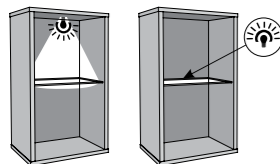

type MWSD04
→/↗
120/200cm

type TWEK03
→/↑/↗
50/45/40cm

BODY/FRONT
Oak Honey Castello, Alpine White, Graphite Grey/
Oak Honey Castello, Alpine White, Graphite Grey

VENEZIA

Body: laminated chipboard
Front: MDF
Handles: metal
Hinges: soft close
Runners: soft close
Glass: tempered – front (Antisol Graphite),
non-tempered – shelves
Feet: plastic
Integrated lighting: Lambda mini
Optional lighting: Square, Led Clips (recommended by the manufacturer)