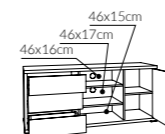

type 80
→/↑/↗
136/76,5/60cm