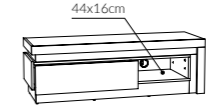

LYON WHITE

Body: laminated chipboard
Front: laminated chipboard
Handles: handleless solution
Hinges: soft close
Runners: soft close
Glass: tempered – front (Antisol Grey)
Feet: plastic
Integrated lighting: Led Flash
Optional lighting: Square
(rekomened by the manufacturer)

Fabric of the headboard
- Water Repellent

examples of arrangements
p. 32
living room and dining room
p. 88
bedroom

BODY/FRONT
Alpine White, Gloss White/Gloss White

type LYOT05
→/↑/↗
90-180/76,5/90cm

type LYOT04
→/↑/↗
160-200/76,6/90cm

type LYOT1
→/↑/↗
105,6/37,3/68,1cm

Led tape - lighting included

* Led tape - optional lighting (sold separately)

optional lighting - sold separately

upholstery headboard - fabric

option of installing an additional light switch

synchronising mechanism table extension

← M → extra long table

the shelf can be mounted in reverse

raisable frame included in the set, mattress sold separately