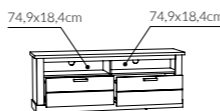

type PEZF01
→/↑/↗
159,6/59,7/40cm