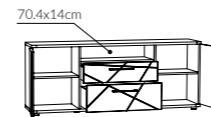

type VENV01
→/↑/↗
161,4/64,5/40cm