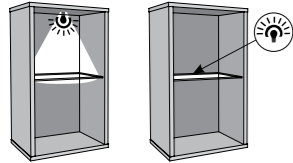

left or right mount

optional lighting - sold separately

cushion fabric - Water Repellent

removable cover

BODY AND FRONT
Golden Ribbeck Oak

FRIBO

Body: laminated chipboard
Front: laminated chipboard
Handles: handleless solution
Hinges: concealed
Runners: roll bearing – full extension slide
Glass: tempered – front, non-tempered – shelves
Feet: plastic
Optional lighting: Square, Led Clips (recommended by the manufacturer)