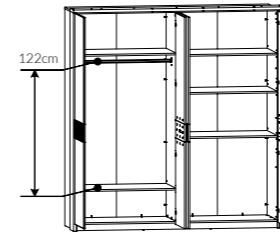

MONACO

Body: laminated chipboard
Front: MDF/laminated chipboard
Handles: metal
Hinges: soft close
Runners: soft close
Feet: plastic
Integrated lighting: Led Flash

examples of arrangements
p. 92
bedroom

NOVI

Body: laminated chipboard,
MDF strip
Front: MDF
Handles: handleless solution
Hinges: concealed
Runners: roll bearing – full extension slide
Feet: plastic

type NVIP01
→/↑/↗
130/24/22cm

examples of arrangements
p. 42
living room
and dining room
p. 112
youth room