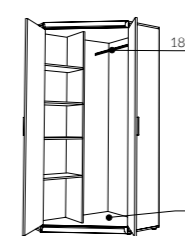

type 21 <=>
->/</>
93/195/93cm