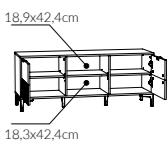

RICKO

Body: laminated chipboard
Front: laminated chipboard/
laminated chipboard with printing
Handles: plastic
Hinges: concealed
Runners: roll bearing – full extension slide
Glass: tempered – front,
non-tempered – shelves
Feet: plastic
Optional lighting: Square, Led Clips
(rekomended by the manufacturer)

examples
of arrangements
p. 48
living room
and dining room
p. 118
youth room

BODY/FRONT
Coast Evoke Oak, White Alpin/
Coast Evoke Oak with printing

RIVERO

Body: laminated chipboard
Front: laminated chipboard
Handles: metal
Hinges: soft close
Runners: soft close
Glass: tempered – front,
non-tempered – shelves
Feet: plastic/metal (frame)
Optional lighting: Square,
Prismatic Mini, Led Clips
(rekomended by the manufacturer)

examples
of arrangements
p. 50
living room
and dining room

type RIVK03 →/↕/↔
159,6/83,8/40cm