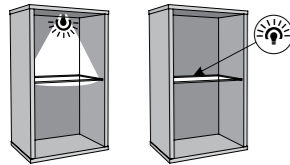

soft closing

chiffonier type SUMGS1, bench type SUMGD1, hanger type SUMGP1, cabinet type SUMGK1, mirror type SUMGL1

➔
all elements
p. 162

ALVERNO

Body: laminated chipboard/MDF
Front: laminated chipboard/MDF
Handles: plastic
Hinges: concealed
Runners: ball bearing
Glass: tempered – front, non-tempered – shelves
Feet: plastic
Optional lighting: Square, Led Clips (recommended by the manufacturer)