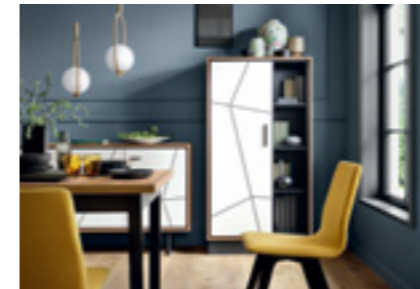

Meble Wójcik Team

Find us on:

www.meblewojcik.pl

Table of Contents

Living room/Dining room p. 4-67

ALVERNO	4-7	new
BROLO	8-11	
CESTINO	12-15	
CORTINA	16-21	
FRIBO	22-23	
FRIBO WHITE	24-25	
IMPERIAL	26-27	
LINATE	28-31	
LYON WHITE	32-35	
LYON BRIGHT	36-41	
NOVI	42-43	
PERAZZO	44-47	new
RICKO	48-49	new
RIVERO	50-53	
SALINAS	54-57	
SHETLAND	58-59	
SUMMER	60-63	
VENEZIA	64-67	