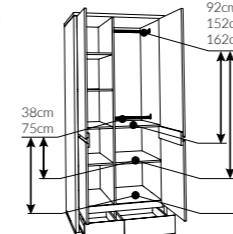

type 21
→/↑/↗
98,5/197/98,5cm