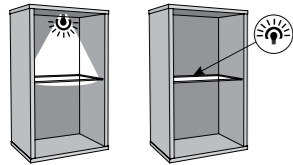

synchronising mechanism table extension

raisable frame included, mattress sold separately

cushion fabric - Water Repellent

removable cover

BODY AND FRONT
Alpine White

FRIBO WHITE

Body: laminated chipboard
Front: laminated chipboard
Handles: handleless solution
Hinges: concealed
Runners: roll bearing – full extension slide
Glass: tempered – front, non-tempered – shelves
Feet: plastic
Optional lighting: Square, Led Clips (recommended by the manufacturer)