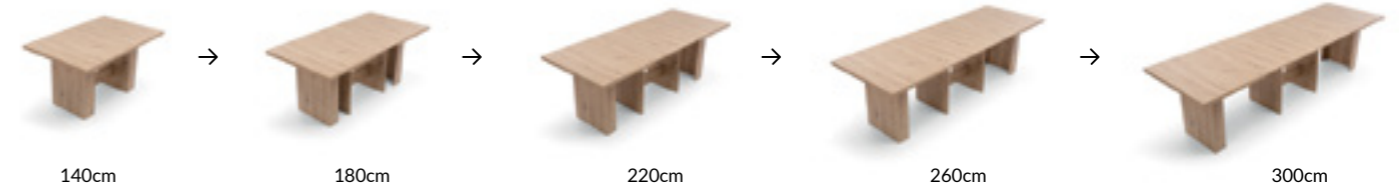

Five-step tabletop unfolding from 140 up to 300 cm length:

Solid construction made of laminated chipboard

chair
MODERN O106
Leg colour: Oak
Fabric: Navy Blue Houndstooth

chair
MODERN O107
Leg colour: Oak
Fabric: Deep Navy Blue