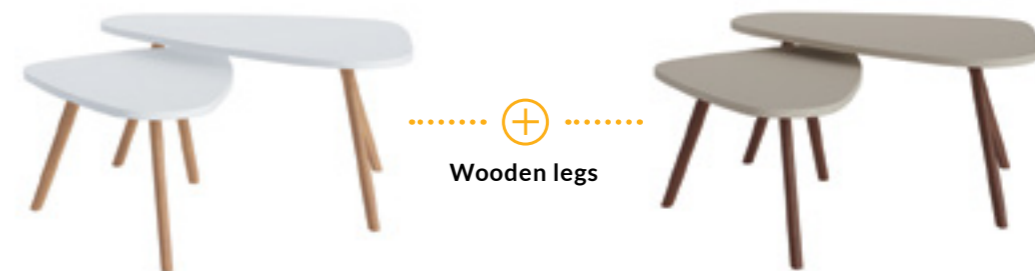

Alpine White /
Wood type: Beech, Colour: Oak

Silicon Grey /
Wood type: Beech, Colour: Nut