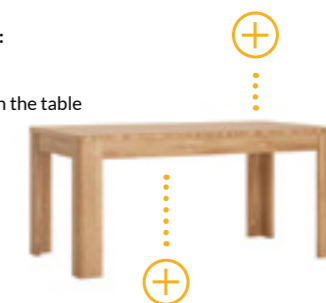

Table top, frame elements, legs:
 laminated chipboard
 Additional top concealed in the table

Synchronous
 table extension

Oak Grandson

table
CNAT03
 matches Cortina collection
 →/↑/↗
 160-200/75,5/90cm

Table top, frame elements:
 laminated chipboard
Legs: MDF
 Additional top concealed in the table