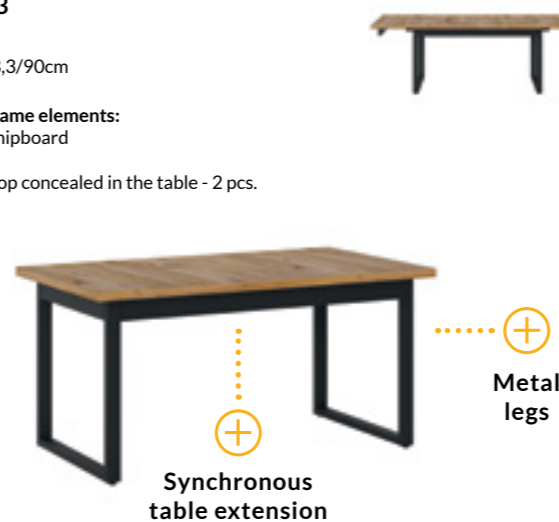

White Gloss /
 Black Pearl / Black (legs)

4-10

chair
SNAP S304
 →/↑/↗
 49/85/55cm
Leg colour: Black
Fabric: Mustard Chick

table
MWST03
 →/↑/↗
 160-240/78,3/90cm

Table top, frame elements:
 laminated chipboard
Legs: Metal
 Additional top concealed in the table - 2 pcs.