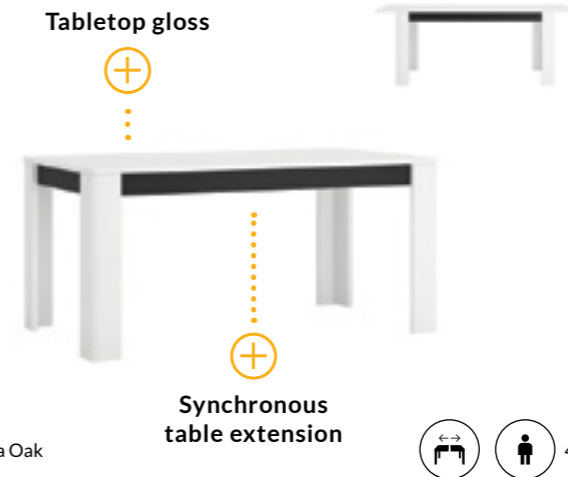

▲
table
MWST07
matches Venezia collection
→/↑/↗
160-200/75,6/90cm

Table top, frame elements:
laminated chipboard
Legs: MDF
Additional top concealed in the table

White Gloss / Black Vicenza Oak

Tabletop gloss