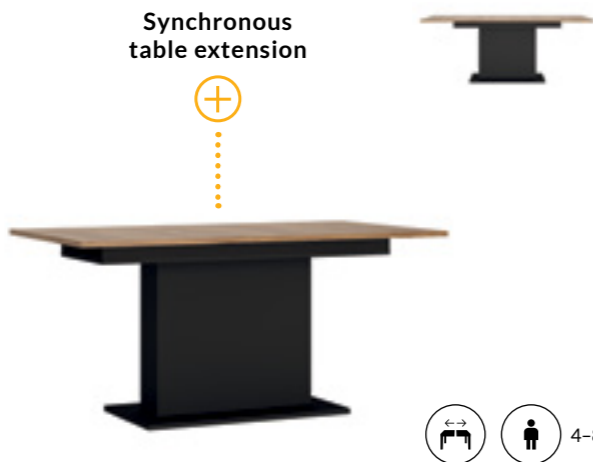

▲
table
BROT02
matches Brolo and Salinas collections
→/↑/↗
160-200/76,3/90cm

Table top, frame elements, column:
laminated chipboard
Additional top concealed in the table

 Catania Oak / Black Pearl

Synchronous
table extension