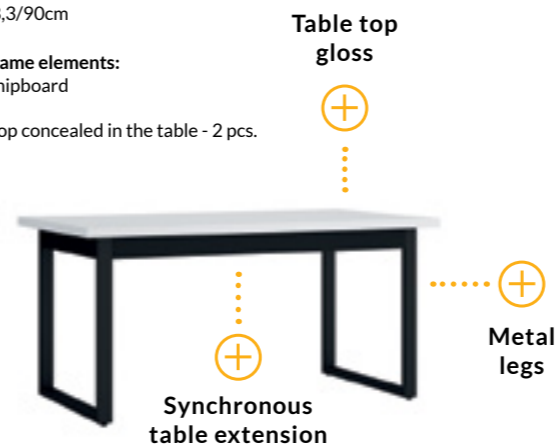

← 160-240 →

Picture: Ravenna collection

table
MWST03
matches Ravenna collection
→/↑/↗
160-240/78,3/90cm

Table top, frame elements:
laminated chipboard
Legs: Metal
Additional top concealed in the table - 2 pcs.

White Gloss /
Black Pearl / Black (legs)

4-10

chair
SNAP S304
→/↑/↗
49/85/55cm
Leg colour: Black
Fabric: Mustard Chick

table
MWST03
→/↑/↗
160-240/78,3/90cm

Table top, frame elements:
laminated chipboard
Legs: Metal
Additional top concealed in the table - 2 pcs.

Flagstaff Oak /
Fresco / Black (legs)

4-10

Flagstaff Oak Dark / Black Pearl /
Black (legs)
matches Rivero collection

4-10